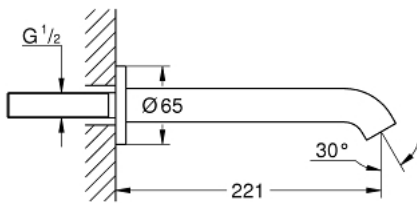

## 13 449 GL1 ESSENCE BATH SPOUT

### PRODUCT DESCRIPTION

- Colour: cool sunrise
- wall mounted
- male thread 1/2"
- mousseur
- projection 221 mm
- GROHE LongLife finish

## 13 449 GL1 ESSENCE BATH SPOUT

**SPARE PARTS**, August 2020 – now

1: Mousseur (Spare part-nr. 13926000)