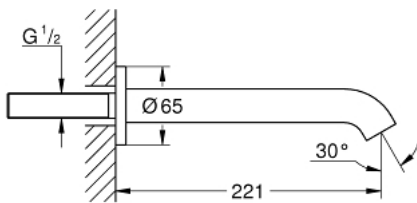

13 449 DL1 ESSENCE BATH SPOUT

PRODUCT DESCRIPTION

- Colour: brushed warm sunset
- wall mounted
- mousseur
- male thread 1/2"
- projection 221 mm
- GROHE LongLife finish

13 449 DL1 ESSENCE BATH SPOUT

SPARE PARTS, August 2020 – now

1: Mousseur (Spare part-nr. 13926000)