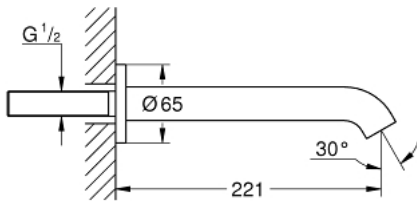

## 13 449 DC1 ESSENCE BATH SPOUT

### PRODUCT DESCRIPTION

- Colour: supersteel
- wall mounted
- mousseur
- male thread 1/2"
- projection 221 mm
- GROHE LongLife finish

## 13 449 DC1 ESSENCE BATH SPOUT

**SPARE PARTS**, August 2020 – now

1: Mousseur (Spare part-nr. 13926000)