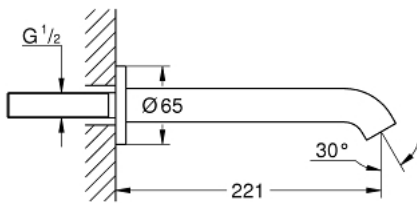

## 13 449 DA1 ESSENCE BATH SPOUT

### PRODUCT DESCRIPTION

- Colour: warm sunset
- wall mounted
- male thread 1/2"
- mousseur
- projection 221 mm
- GROHE LongLife finish

## 13 449 DA1 ESSENCE BATH SPOUT

**SPARE PARTS**, August 2020 – now

1: Mousseur (Spare part-nr. 13926000)