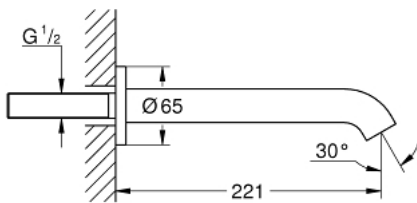

## 13 449 AL1 ESSENCE BATH SPOUT

### PRODUCT DESCRIPTION

- Colour: brushed hard graphite
- wall mounted
- mousseur
- male thread 1/2"
- projection 221 mm
- GROHE LongLife finish

## 13 449 AL1 ESSENCE BATH SPOUT

**SPARE PARTS**, August 2020 – now

1: Mousseur (Spare part-nr. 13926000)