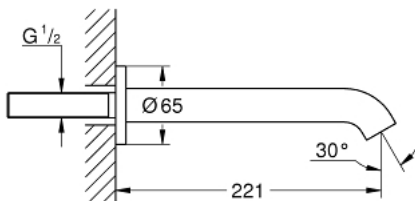

13 449 A01 ESSENCE BATH SPOUT

PRODUCT DESCRIPTION

- Colour: hard graphite
- wall mounted
- mousseur
- male thread 1/2"
- projection 221 mm
- GROHE LongLife finish

13 449 A01 ESSENCE BATH SPOUT

SPARE PARTS, August 2020 – now

1: Mousseur (Spare part-nr. 13926000)