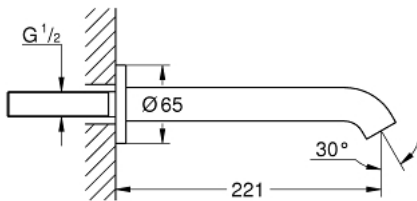

## 13 449 001 ESSENCE BATH SPOUT

### PRODUCT DESCRIPTION

- Colour: chrome
- wall mounted
- mousseur
- male thread 1/2"
- GROHE LongLife finish
- projection 221 mm

13 449 001 **ESSENCE BATH SPOUT**

**SPARE PARTS**, August 2020 – now

1: Mousseur (Spare part-nr. 13926000)