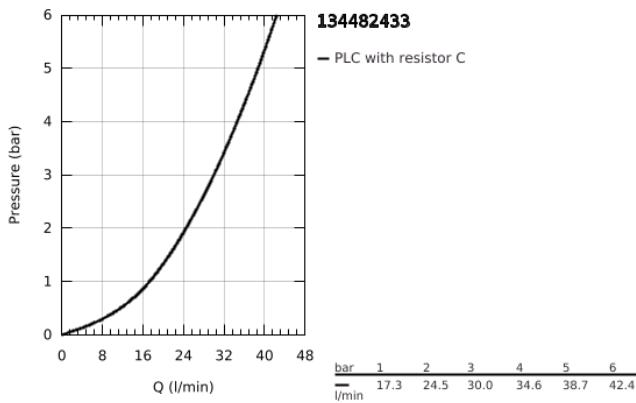

## 13 448 243 3 EUROSMART BATH SPOUT

### PRODUCT DESCRIPTION

- Colour: matte black
- wall mounted
- mousseur
- male thread 1/2"
- projection 171 mm

## 13 448 243 3 EUROSMART BATH SPOUT

**SPARE PARTS**, February 2023 – now

1: flow control (Spare part-nr. 139522430)

2: Sealing washer (Spare part-nr. 0128200M)