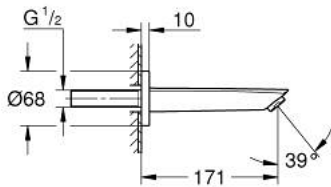

### PRODUCT DESCRIPTION

- Colour: matte black
- wall mounted
- mousseur
- male thread 1/2"
- projection 171 mm

## 13 448 243 3 EUROSMART BATH SPOUT

**SPARE PARTS**, February 2023 – now

1: flow control (Spare part-nr. 139522430)

2: Sealing washer (Spare part-nr. 0128200M)