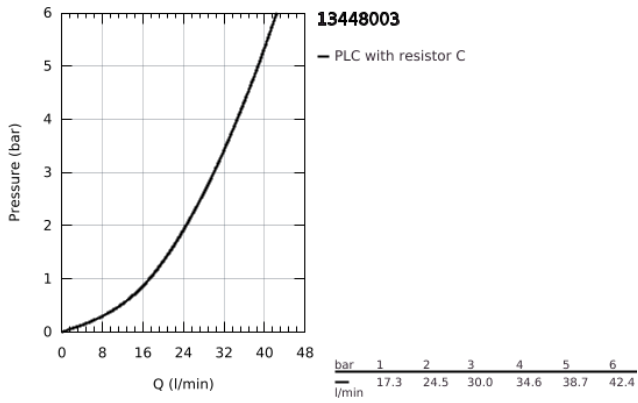

13 448 003 EUROSMART BATH SPOUT

PRODUCT DESCRIPTION

- Colour: chrome
- wall mounted
- GROHE LongLife finish
- mousseur
- male thread 1/2"
- projection 171 mm

13 448 003 EUROSART BATH SPOUT

SPARE PARTS, July 2019 – now

1: Mousseur (Spare part-nr. 13952000)

2: Sealing washer (Spare part-nr. 0128200M)