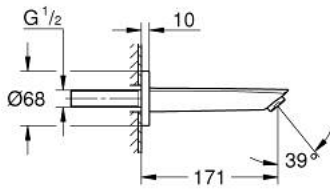

13 448 003 EUROSMART BATH SPOUT

PRODUCT DESCRIPTION

- Colour: chrome
- wall mounted
- GROHE LongLife finish
- mousseur
- male thread 1/2"
- projection 171 mm

13 448 003 EUROSART BATH SPOUT

SPARE PARTS, July 2019 – now

1: Mousseur (Spare part-nr. 13952000)

2: Sealing washer (Spare part-nr. 0128200M)