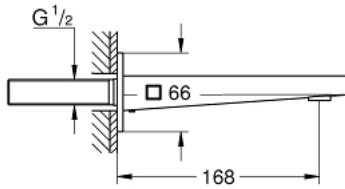

13 404 DC3 GROHE PLUS BATH SPOUT

PRODUCT DESCRIPTION

- Colour: supersteel
- wall mounted
- GROHE LongLife finish
- laminar mousseur
- male thread 1/2"
- projection 168 mm

13 404 DC3 GROHE PLUS BATH SPOUT

SPARE PARTS, January 2019 – now

1: Mousseur (Spare part-nr. 48009000)