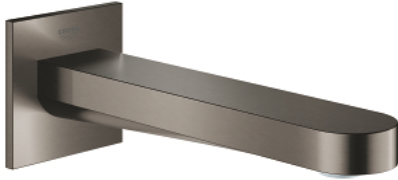

## 13 404 AL3 GROHE PLUS BATH SPOUT

### PRODUCT DESCRIPTION

- Colour: brushed hard graphite
- wall mounted
- GROHE LongLife finish
- laminar mousseur
- male thread 1/2"
- projection 168 mm

## 13 404 AL3 GROHE PLUS BATH SPOUT

**SPARE PARTS**, March 2019 – now

1: Mousseur (Spare part-nr. 48009000)