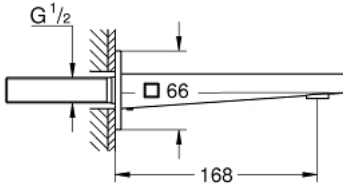

## 13 404 AL3 GROHE PLUS BATH SPOUT

### PRODUCT DESCRIPTION

- Colour: brushed hard graphite
- wall mounted
- GROHE LongLife finish
- laminar mousseur
- male thread 1/2"
- projection 168 mm