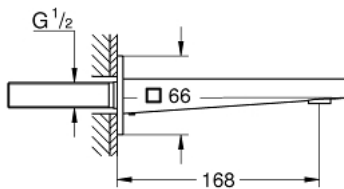

13 404 003 **GROHE PLUS BATH SPOUT**

PRODUCT DESCRIPTION

- Colour: chrome
- wall mounted
- GROHE LongLife finish
- laminar mousseur
- male thread 1/2"
- projection 168 mm

13 404 003 **GROHE PLUS BATH SPOUT**

SPARE PARTS, August 2018 – now

1: Mousseur (Spare part-nr. 48009000)