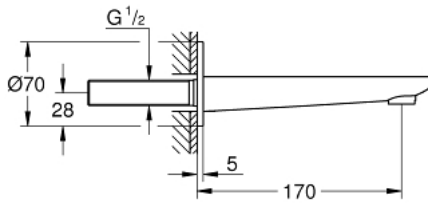

## 13 383 001 LINEARE BATH SPOUT

### PRODUCT DESCRIPTION

- Colour: chrome
- wall mounted
- GROHE LongLife finish
- mousseur
- male thread 1/2"
- projection 170 mm

## 13 383 001 LINEARE BATH SPOUT

**SPARE PARTS**, October 2016 – now

1: Mousseur (Spare part-nr. 13952000)