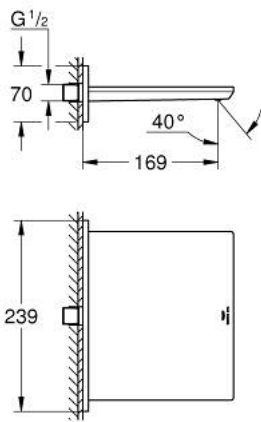

## 13 317 GN1 ALLURE CASCADE SPOUT FOR BATH AND SHOWER

### PRODUCT DESCRIPTION

- Colour: brushed cool sunrise
- wall mounted
- with decorative glass cover plate
- GROHE LongLife finish
- projection 169 mm