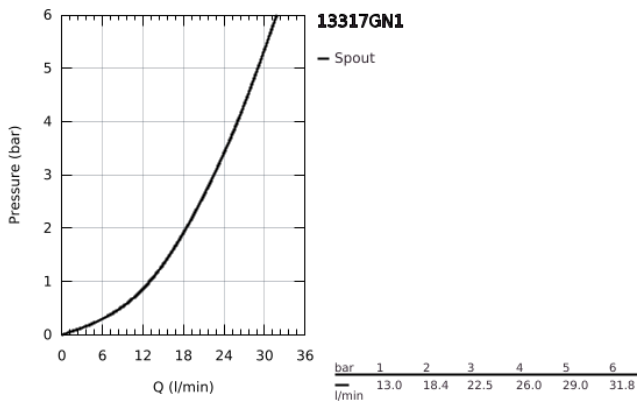

## 13 317 GN1 ALLURE CASCADE SPOUT FOR BATH AND SHOWER

### PRODUCT DESCRIPTION

- Colour: brushed cool sunrise
- wall mounted
- with decorative glass cover plate
- GROHE LongLife finish
- projection 169 mm