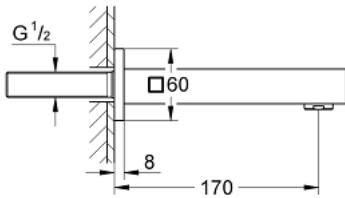

13 303 000 EUROCUBE BATH SPOUT

PRODUCT DESCRIPTION

- Colour: chrome
- wall mounted
- GROHE LongLife finish
- mousseur
- male thread 1/2"
- projection 170 mm

13 303 000 EUROCUBE BATH SPOUT

SPARE PARTS, November 2010 – April 2020

1: Mousseur (Spare part-nr. 13952000)

2: Sealing washer (Spare part-nr. 0128200M)