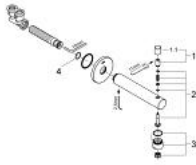

## 13 281 001 **CONCETTO BATH SPOUT WITH DIVERTER**

### PRODUCT DESCRIPTION

- Colour: chrome
- wall mounted
- GROHE LongLife finish
- mousseur
- automatic diverter: bath/shower
- male thread 1/2"

### **SPARE PARTS**, March 2010 – now

- 1: Diverter knob (Spare part-nr. 48076000)
- 1.1: Diverter knob (Spare part-nr. 64309000)
- 2: Repl.kit f.rotary valve (Spare part-nr. 48023000)
- 3: Flow straightener (Spare part-nr. 48063000)
- 4: Sealing washer (Spare part-nr. 0128200M)