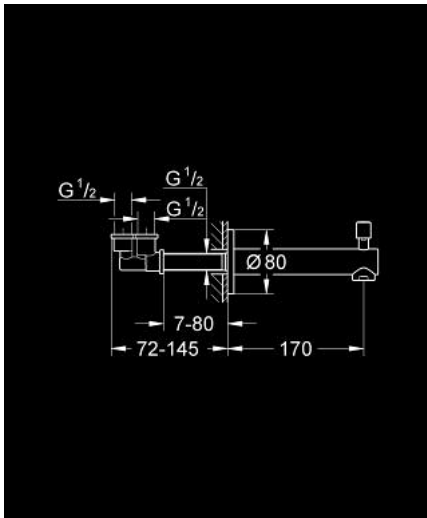

## 13 281 001 **CONCETTO BATH SPOUT WITH DIVERTER**

### PRODUCT DESCRIPTION

- Colour: chrome
- wall mounted
- GROHE LongLife finish
- mousseur
- automatic diverter: bath/shower
- male thread 1/2"

### **SPARE PARTS**, March 2010 – now

- 1: Diverter knob (Spare part-nr. 48076000)
- 1.1: Diverter knob (Spare part-nr. 64309000)
- 2: Repl.kit f.rotary valve (Spare part-nr. 48023000)
- 3: Flow straightener (Spare part-nr. 48063000)
- 4: Sealing washer (Spare part-nr. 0128200M)