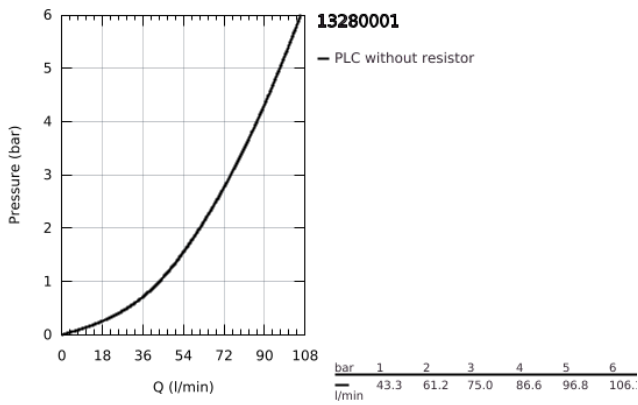

13 280 001 **CONCETTO BATH SPOUT**

PRODUCT DESCRIPTION

- Colour: chrome
- wall mounted
- GROHE LongLife finish
- mousseur
- male thread 1/2"

13 280 001 **CONCETTO BATH SPOUT**

SPARE PARTS, March 2010 – now