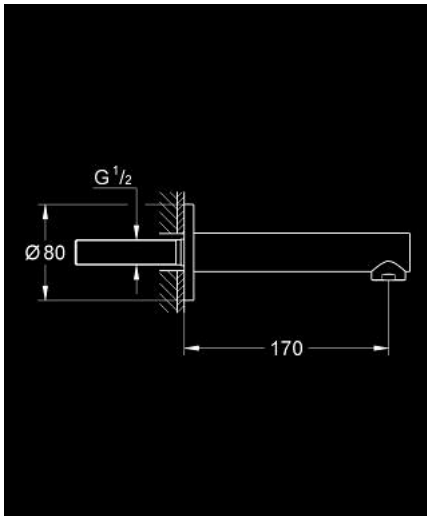

13 280 001 **CONCETTO BATH SPOUT**

PRODUCT DESCRIPTION

- Colour: chrome
- wall mounted
- GROHE LongLife finish
- mousseur
- male thread 1/2"

13 280 001 **CONCETTO BATH SPOUT**

SPARE PARTS, March 2010 – now

1: Sistra (Spare part-nr. 07899000)

2: Sealing washer (Spare part-nr. 0128200M)