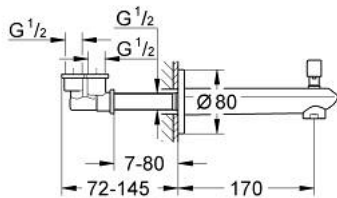

### PRODUCT DESCRIPTION

- Colour: satin steel
- wall mounted
- GROHE LongLife finish
- mousseur
- automatic diverter: bath/shower
- male thread 1/2"
- projection 170 mm

### SPARE PARTS, June 2023 – now

- 1: diverter knob (Spare part-nr. 48022MS0)
- 1.1: diverter knob (Spare part-nr. 64309MS0)
- 2: Repl.kit f.rotary valve (Spare part-nr. 48023000)
- 3: flow straightener (Spare part-nr. 48063MS0)