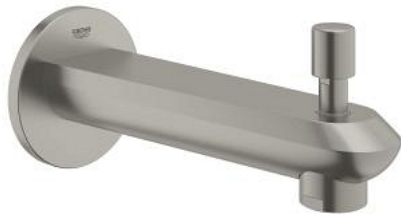

## 13 279 MS2 EURODISC COSMOPOLITAN BATH SPOUT

### PRODUCT DESCRIPTION

- Colour: satin steel
- wall mounted
- GROHE LongLife finish
- mousseur
- automatic diverter: bath/shower
- male thread 1/2"
- projection 170 mm