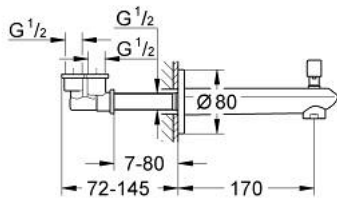

13 279 MG2 EURODISC COSMOPOLITAN BATH SPOUT

PRODUCT DESCRIPTION

- Colour: satin graphite
- wall mounted
- GROHE LongLife finish
- mousseur
- automatic diverter: bath/shower
- male thread 1/2"
- projection 170 mm

13 279 MG2 EURODISC COSMOPOLITAN BATH SPOUT

SPARE PARTS, June 2023 – now

- 1: diverter knob (Spare part-nr. 48022MG0)
- 1.1: diverter knob (Spare part-nr. 64309MG0)
- 2: Repl.kit f.rotary valve (Spare part-nr. 48023000)
- 3: flow straightener (Spare part-nr. 48063MG0)