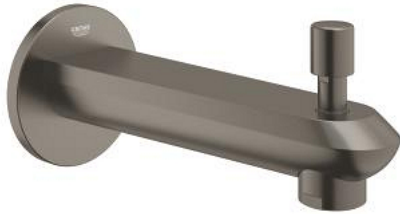

13 279 MG2 EURODISC COSMOPOLITAN BATH SPOUT

PRODUCT DESCRIPTION

- Colour: satin graphite
- wall mounted
- GROHE LongLife finish
- mousseur
- automatic diverter: bath/shower
- male thread 1/2"
- projection 170 mm

13 279 MG2 EURODISC COSMOPOLITAN BATH SPOUT

SPARE PARTS, June 2023 – now

- 1: diverter knob (Spare part-nr. 48022MG0)
- 1.1: diverter knob (Spare part-nr. 64309MG0)
- 2: Repl.kit f.rotary valve (Spare part-nr. 48023000)
- 3: flow straightener (Spare part-nr. 48063MG0)