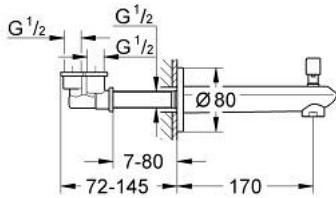

13 279 002 EURODISC COSMOPOLITAN BATH SPOUT

PRODUCT DESCRIPTION

- Colour: chrome
- wall mounted
- GROHE LongLife finish
- mousseur
- automatic diverter: bath/shower
- male thread 1/2"
- projection 170 mm

13 279 002 EURODISC COSMOPOLITAN BATH SPOUT

SPARE PARTS, March 2010 – now

1: Diverter knob (Spare part-nr. 48022000)

1.1: Diverter knob (Spare part-nr. 64309000)

2: Repl.kit f.rotary valve (Spare part-nr. 48023000)

3: Flow straightener (Spare part-nr. 48063000)