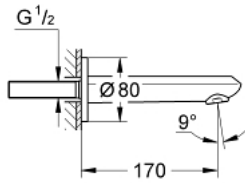

13 278 002 EURODISC COSMOPOLITAN BATH SPOUT

PRODUCT DESCRIPTION

- Colour: chrome
- wall mounted
- GROHE LongLife finish
- mousseur
- male thread 1/2"
- projection 170 mm

13 278 002 EURODISC COSMOPOLITAN BATH SPOUT

SPARE PARTS, March 2010 – now

1: Mousseur (Spare part-nr. 13927000)