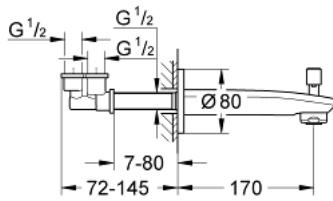

13 277 002 EUROSTYLE COSMOPOLITAN BATH SPOUT

PRODUCT DESCRIPTION

- Colour: chrome
- wall mounted
- GROHE LongLife finish
- mousseur
- automatic diverter: bath/shower
- male thread 1/2"
- projection 170 mm

13 277 002 EUROSTYLE COSMOPOLITAN BATH SPOUT

SPARE PARTS, March 2010 – now

- 1: Diverter knob (Spare part-nr. 48022000)
- 1.1: Diverter knob (Spare part-nr. 64309000)
- 2: Repl.kit f.rotary valve (Spare part-nr. 48023000)
- 3: Flow straightener (Spare part-nr. 48024000)