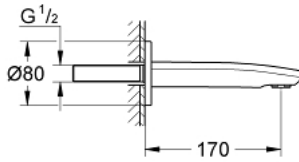

13 276 20F EUROSTYLE COSMOPOLITAN BATH SPOUT

PRODUCT DESCRIPTION

- Colour: chrome
- wall mounted
- GROHE LongLife finish
- mousseur
- male thread 1/2"
- projection 170 mm

13 276 20F EUROSTYLE COSMOPOLITAN BATH SPOUT

SPARE PARTS, July 2018 – April 2020

1: Flow straightener (Spare part-nr. 13960000)