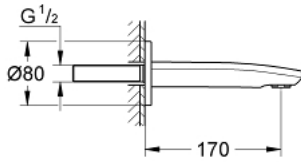

## 13 276 002 EUROSTYLE COSMOPOLITAN BATH SPOUT

### PRODUCT DESCRIPTION

- Colour: chrome
- wall mounted
- GROHE LongLife finish
- mousseur
- male thread 1/2"
- projection 170 mm

## 13 276 002 EUROSTYLE COSMOPOLITAN BATH SPOUT

**SPARE PARTS**, March 2010 – April 2020

1: Mousseur (Spare part-nr. 13952000)