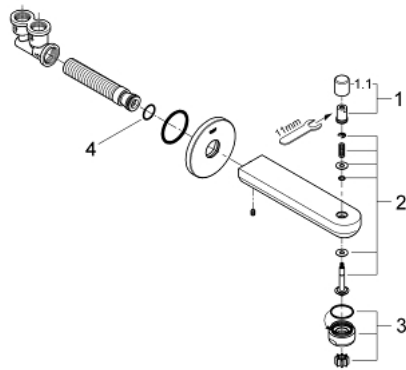

13 262 000 EUROCOSMO BATH SPOUT

PRODUCT DESCRIPTION

- Colour: chrome
- wall mounted
- GROHE LongLife finish
- automatic diverter: bath/shower
- male thread 1/2"
- projection 170 mm

13 262 000 EUROCOSMO BATH SPOUT

SPARE PARTS, September 2009 – now

- 1: Diverter knob (Spare part-nr. 48022000)
- 1.1: Diverter knob (Spare part-nr. 64309000)
- 2: Repl.kit f.rotary valve (Spare part-nr. 48023000)
- 3: Flow straightener (Spare part-nr. 48024000)
- 4: Sealing washer (Spare part-nr. 0128200M)