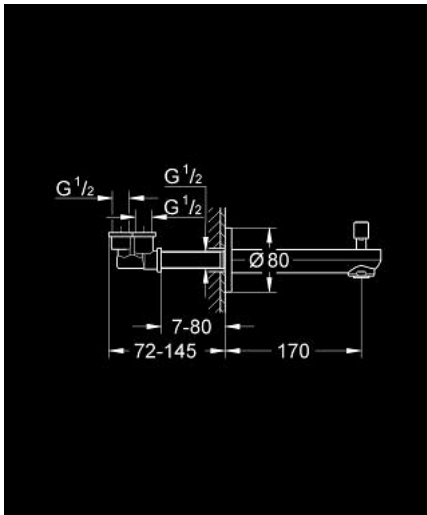

13 262 000 EUROCOSMO BATH SPOUT

PRODUCT DESCRIPTION

- Colour: chrome
- wall mounted
- GROHE LongLife finish
- automatic diverter: bath/shower
- male thread 1/2"
- projection 170 mm

13 262 000 EUROCOSMO BATH SPOUT

SPARE PARTS, September 2009 – now

- 1: Diverter knob (Spare part-nr. 48022000)
- 1.1: Diverter knob (Spare part-nr. 64309000)
- 2: Repl.kit f.rotary valve (Spare part-nr. 48023000)
- 3: Flow straightener (Spare part-nr. 48024000)
- 4: Sealing washer (Spare part-nr. 0128200M)