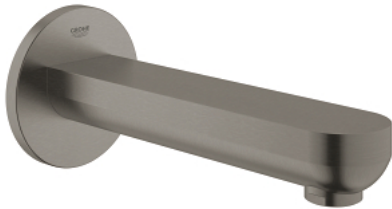

## 13 261 AL0 EUROCOSMO BATH SPOUT

### PRODUCT DESCRIPTION

- Colour: brushed hard graphite
- wall mounted
- GROHE LongLife finish
- male thread 1/2"
- projection 170 mm