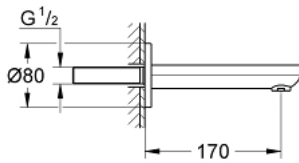

13 261 000 EUROCOSMO BATH SPOUT

PRODUCT DESCRIPTION

- Colour: chrome
- wall mounted
- GROHE LongLife finish
- male thread 1/2"
- projection 170 mm

13 261 000 EUROCOSMO BATH SPOUT

SPARE PARTS, September 2009 – now

1: Mousseur (Spare part-nr. 13952000)

2: Sealing washer (Spare part-nr. 0128200M)