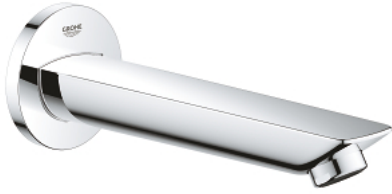

13 255 001 BAUCOSMOPOLITAN BATH SPOUT

PRODUCT DESCRIPTION

- Colour: chrome
- wall mounted
- GROHE LongLife finish
- mousseur
- projection 171 mm
- male thread 1/2"

13 255 001 BAUCOSMOPOLITAN BATH SPOUT

SPARE PARTS, September 2018 – now

1: Mousseur (Spare part-nr. 13952000)