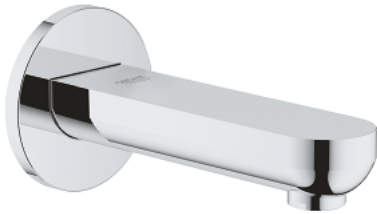

13 255 000 BAUCOSMOPOLITAN BATH SPOUT

PRODUCT DESCRIPTION

- Colour: chrome
- wall mounted
- GROHE LongLife finish
- mousseur
- projection 140 mm
- male thread 1/2"

13 255 000 BAUCOSMOPOLITAN BATH SPOUT

SPARE PARTS, September 2009 – now

1: Mousseur (Spare part-nr. 13952000)