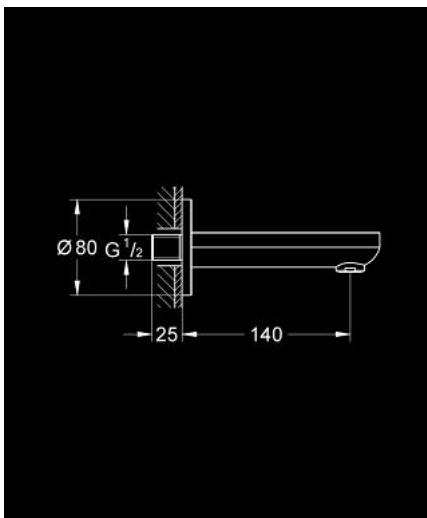

13 255 000 BAUCOSMOPOLITAN BATH SPOUT

PRODUCT DESCRIPTION

- Colour: chrome
- wall mounted
- GROHE LongLife finish
- mousseur
- projection 140 mm
- male thread 1/2"

13 255 000 BAUCOSMOPOLITAN BATH SPOUT

SPARE PARTS, September 2009 – now

1: Mousseur (Spare part-nr. 13952000)