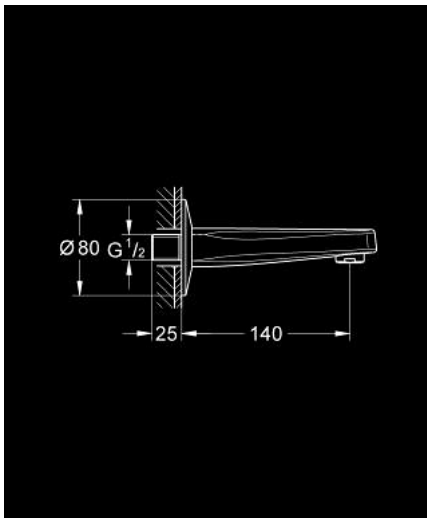

13 252 000 BAUCONTEMPORARY BATH SPOUT

PRODUCT DESCRIPTION

- Colour: chrome
- wall mounted
- mousseur
- projection 140 mm
- female thread 1/2"

13 252 000 BAUCONTEMPORARY BATH SPOUT

SPARE PARTS, September 2009 – now

1: Mousseur (Spare part-nr. 13952000)