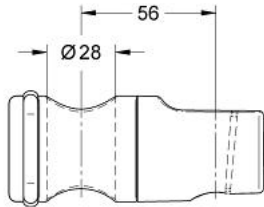

### PRODUCT DESCRIPTION

- Colour: chrome
- for shower rail 28 620/28 621
- Ø 28 mm
- angle of inclination adjustable by click stop device
- height adjustment
- GROHE LongLife finish

## 12 435 000 RELEXA PLUS GLIDER WITH METAL SLEEVE

**SPARE PARTS**, January 2002 – now

1: Cover cap (Spare part-nr. 45652P00)