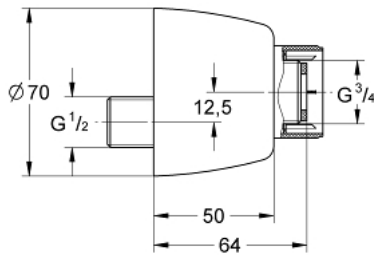

12 051 000 **S-UNION**

PRODUCT DESCRIPTION

- Colour: chrome
- 1/2" x 3/4"
- screw socket to cover the union nut and the rosette
- sealing towards wall
- adjustment range 12.5 mm
- lockable for service
- suitable for 1/2" connections
- GROHE LongLife finish

Pure Freude
an Wasser

12 051 000 **S-UNION**

No exploded view is available for this spare part list.

SPARE PARTS, March 2007 – now

1: Seal (Spare part-nr. 0138600M)

2: Escutcheon (Spare part-nr. 45392000)