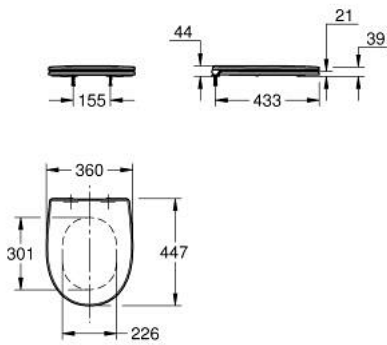

11 294 7SH 00 **BAU CERAMIC WC SEAT SLIM**

PRODUCT DESCRIPTION

- Colour: alpine white
- with lid
- slim design
- quick release function
- detachable
- material: Duroplast
- including fixation set
- stainless steel hinges
- easy fixation from above
- weight bearing capacity 150 kg
- compatible with Bau Ceramic bowl 112 948 SH00