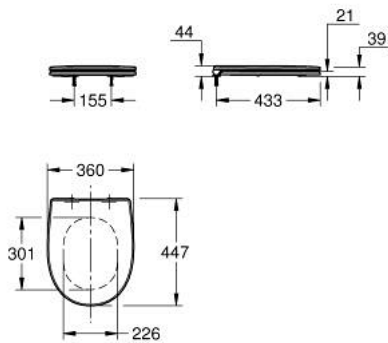

11 294 6SH 00 **BAU CERAMIC WC SEAT SOFT CLOSE SLIM**

**PRODUCT DESCRIPTION**

- Colour: alpine white
- with lid
- slim design
- quick release function
- detachable
- material: Duroplast
- including fixation set
- stainless steel hinges
- easy fixation from above
- weight bearing capacity 150 kg
- compatible with Bau Ceramic bowl 112 948 SH00