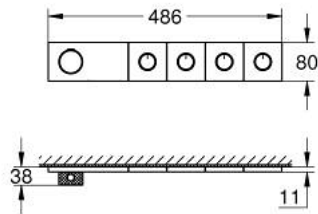

### PRODUCT DESCRIPTION

- Colour: phantom black
- set for final installation for Grotherm Aqua Tiles concealed installation box 106 881 0000
- GROHE SmartControl with recessed metal buttons, push for ON-OFF, turn for volume adjustment from minimum to full flow
- includes 5 exchangeable metal plates with icons to customize push buttons: head shower 1, head shower 2, head shower 3, hand shower, spout
- GROHE ProGrip Metal with knurl structure
- GROHE SafeStop - safety button at 38°C
- GROHE SafeStop Plus - optional temperature limiter at 43°C included
- multiple outlets can be run simultaneously
- without roughing-in-set