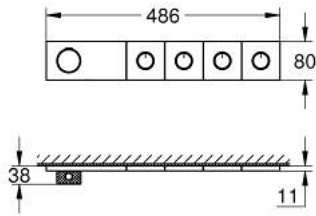

10 686 7KF 00 GROHTHERM AQUA TILES THERMOSTAT FOR CONCEALED INSTALLATION WITH 4 VALVES

وصف المنتج:

• اللون: phantom black

set for final installation for Grotherm Aqua Tiles concealed installation

• box 106 881 0000

GROHE SmartControl with recessed metal buttons, push for ON-OFF,

turn for volume adjustment from minimum to full flow

includes 5 exchangeable metal plates with icons to customize push

buttons: head shower 1, head shower 2, head shower 3, hand shower,