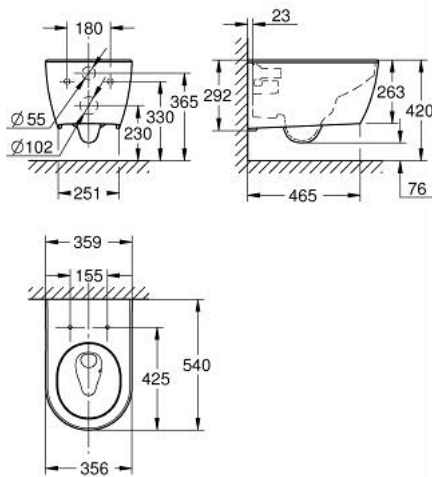

## 10 553 5SH 00 ESSENCE WALL HUNG WC

### PRODUCT DESCRIPTION

- Colour: alpine white
- for concealed cistern
- horizontal outlet
- GROHE Triple Vortex flushing technology
- wash down
- rimless
- class 1, full flush 5 l, according to EN997
- flushes with 3 l for small flush
- flushes with 6 l for full flush
- including fixation set
- sanitary ware
- fully skirted with invisible fixation
- GROHE HyperClean anti-bacterial glazing
- GROHE AquaCeramic antistick coating
- compatible with seat and cover 39 557 001 (soft close)