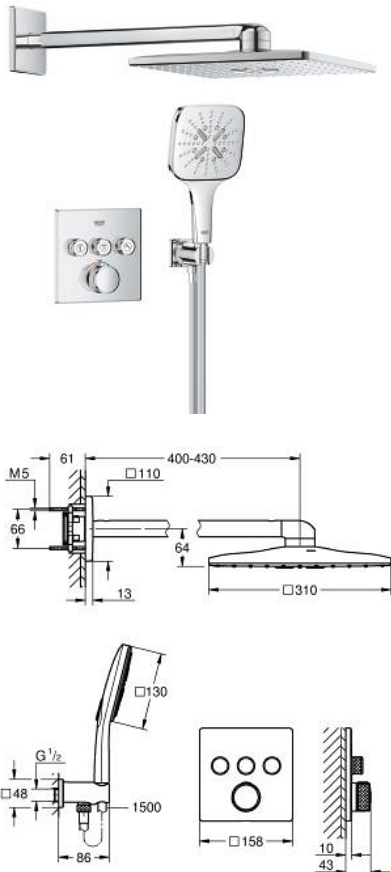

## 10 399 800 00 GROHTHERM SMARTCONTROL CONCEALED SHOWER SYSTEM WITH RAINSHOWER SMARTACTIVE 310 CUBE

### PRODUCT DESCRIPTION

- Colour: chrome
- consisting of:
  - concealed safety mixer with 3 valves (29 126)
  - Rainshower SmartActive 310 Cube head shower set 2 sprays (26 479) including horizontal shower arm 430 mm
  - Rainshower SmartActive 130 Cube hand shower 3 sprays (26 582)
  - shower outlet elbow 1/2" with holder (26 659)
  - Silverflex shower hose 1500 mm 1/2" x 1/2" (28 364)
- perfect fit with GROHE Rapido shower frame duo (103 994 9990), GROHE Rapido Shower Frame Duo Heat Recovery (105 786 9990) or GROHE Rapido Shower Frame Duo Heat Recovery Plus (105 787 9990)
- requires GROHE Rapido SmartBox universal rough-in box, 1/2" (35 604) and head shower rough-in 9.5 l/min (26 483 000 or 107 241 9990), if not combined with GROHE Rapido shower frame, please order separately
- professional edition