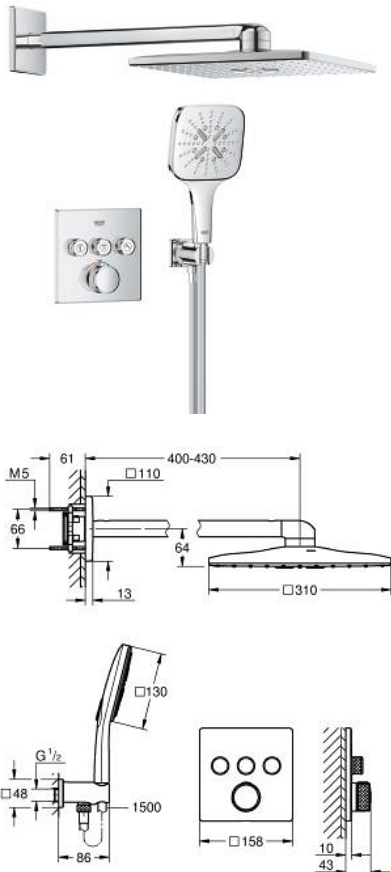

10 399 800 00 GROHTHERM SMARTCONTROL CONCEALED SHOWER SYSTEM WITH RAINSHOWER SMARTACTIVE 310 CUBE

PRODUCT DESCRIPTION

- Colour: chrome
- consisting of:
 - concealed safety mixer with 3 valves (29 126)
 - Rainshower SmartActive 310 Cube head shower set 2 sprays (26 479) including horizontal shower arm 430 mm
 - Rainshower SmartActive 130 Cube hand shower 3 sprays (26 582)
 - shower outlet elbow 1/2" with holder (26 659)
 - Silverflex shower hose 1500 mm 1/2" x 1/2" (28 364)
- perfect fit with GROHE Rapido shower frame duo (103 994 9990), GROHE Rapido Shower Frame Duo Heat Recovery (105 786 9990) or GROHE Rapido Shower Frame Duo Heat Recovery Plus (105 787 9990)
- requires GROHE Rapido SmartBox universal rough-in box, 1/2" (35 604) and head shower rough-in 9.5 l/min (26 483), if not combined with GROHE Rapido shower frame, please order separately
- professional edition