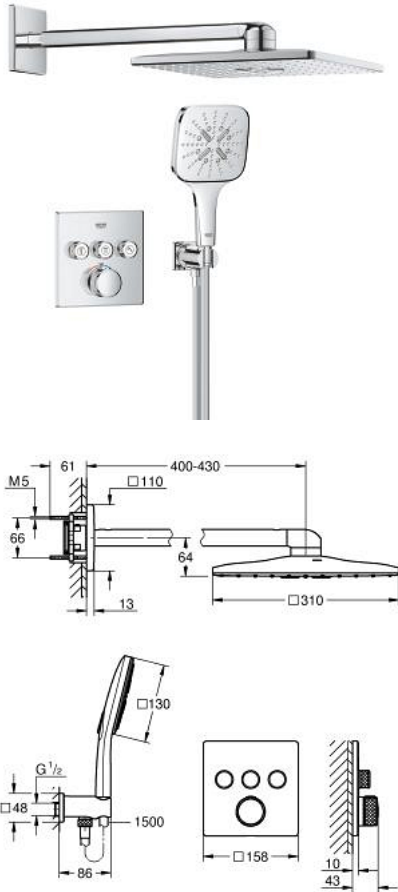

10 399 800 00 GROHTHERM SMARTCONTROL CONCEALED SHOWER SYSTEM WITH RAINSHOWER SMARTACTIVE 310 CUBE

وصف المنتج:

• اللون: كروم

• يتألف مما يلي:

concealed thermostat with 3 valves (29 126) •

Rainshower SmartActive 310 Cube head shower set 2 sprays (26 479)

including horizontal shower arm 430 mm •

Rainshower SmartActive 130 Cube hand shower 3 sprays (26 582) •

shower outlet elbow 1/2" with holder (26 659) •

خرطوم Silverflex مقاس 1500 مم بسمك 1/2 بوصة × بوصة (28 364) •

perfect fit with GROHE Rapido shower frame duo (103 994 9990),

GROHE Rapido Shower Frame Duo Heat Recovery (105 786 9990) or

GROHE Rapido Shower Frame Duo Heat Recovery Plus (105 787 9990) •

requires GROHE Rapido SmartBox universal rough-in box, 1/2" (35 604)

and head shower rough-in 9.5 l/min (26 483), if not combined with

GROHE Rapido shower frame, please order separately •

professional edition •