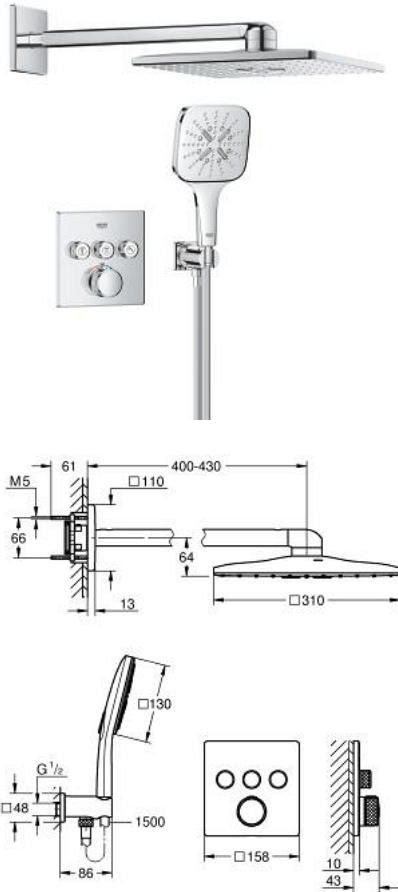

10 399 800 00 GROHTHERM SMARTCONTROL CONCEALED SHOWER SYSTEM WITH RAINSHOWER SMARTACTIVE 310 CUBE

وصف المنتج:

• اللون: كروم

• يتألف مما يلي:

concealed thermostat with 3 valves (29 126) •

Rainshower SmartActive 310 Cube head shower set 2 sprays (26 479)

including horizontal shower arm 430 mm •

Rainshower SmartActive 130 Cube hand shower 3 sprays (26 582) •

shower outlet elbow 1/2" with holder (26 659) •

خرطوم Silverflex مقاس 1500 مم بسمك 1/2 بوصة × بوصة (28 364)

perfect fit with GROHE Rapido shower frame duo (103 994 9990),

GROHE Rapido Shower Frame Duo Heat Recovery (105 786 9990) or

GROHE Rapido Shower Frame Duo Heat Recovery Plus (105 787 9990) •

requires GROHE Rapido SmartBox universal rough-in box, 1/2" (35 604)

and head shower rough-in 9.5 l/min (26 483 000 or 107 241 9990), if

not combined with GROHE Rapido shower frame, please order

separately •

professional edition •