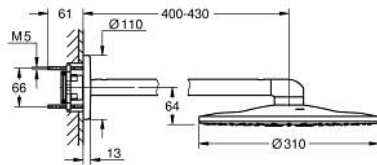

10 399 700 00 GROHTHERM SMARTCONTROL CONCEALED SHOWER SYSTEM WITH RAINSHOWER SMARTACTIVE 310

PRODUCT DESCRIPTION

- Colour: chrome
- consisting of:
 - concealed safety mixer with 3 valves (29 121)
 - Rainshower SmartActive 310 head shower set 2 sprays (26 475) including horizontal shower arm 430 mm
 - Rainshower SmartActive 130 hand shower 3 sprays (26 574)
 - shower outlet elbow 1/2" with holder (26 658)
 - Silverflex shower hose 1500 mm 1/2" x 1/2" (28 364)
 - optional flow regulator 9.5 l/min included for hand shower
- perfect fit with GROHE Rapido shower frame duo (103 994 9990), GROHE Rapido Shower Frame Duo Heat Recovery (105 786 9990) or GROHE Rapido Shower Frame Duo Heat Recovery Plus (105 787 9990)
- requires GROHE Rapido SmartBox universal rough-in box, 1/2" (35 604) and head shower rough-in 9.5 l/min (26 483 000 or 107 241 9990), if not combined with GROHE Rapido shower frame, please order separately
- professional edition