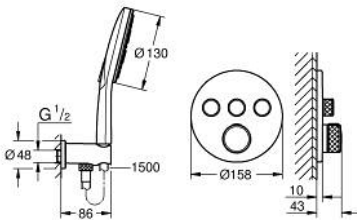

10 399 700 00 GROHTHERM SMARTCONTROL CONCEALED SHOWER SYSTEM WITH RAINSHOWER SMARTACTIVE 310

PRODUCT DESCRIPTION

- Colour: chrome
- consisting of:
 - concealed safety mixer with 3 valves (29 121)
 - Rainshower SmartActive 310 head shower set 2 sprays (26 475) including horizontal shower arm 430 mm
 - Rainshower SmartActive 130 hand shower 3 sprays (26 574)
 - shower outlet elbow 1/2" with holder (26 658)
 - Silverflex shower hose 1500 mm 1/2" x 1/2" (28 364)
 - optional flow regulator 9.5 l/min included for hand shower
- perfect fit with GROHE Rapido shower frame duo (103 994 9990), GROHE Rapido Shower Frame Duo Heat Recovery (105 786 9990) or GROHE Rapido Shower Frame Duo Heat Recovery Plus (105 787 9990)
- requires GROHE Rapido SmartBox universal rough-in box, 1/2" (35 604) and head shower rough-in 9.5 l/min (26 483 000 or 107 241 9990), if not combined with GROHE Rapido shower frame, please order separately
- professional edition