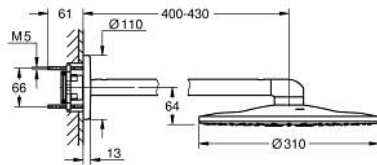

10 399 700 00 GROHTHERM SMARTCONTROL CONCEALED SHOWER SYSTEM WITH RAINSHOWER SMARTACTIVE 310

PRODUCT DESCRIPTION

- Colour: chrome
- consisting of:
 - concealed safety mixer with 3 valves (29 121)
 - Rainshower SmartActive 310 head shower set 2 sprays (26 475) including horizontal shower arm 430 mm
 - Rainshower SmartActive 130 hand shower 3 sprays (26 574)
 - shower outlet elbow 1/2" with holder (26 658)
 - Silverflex shower hose 1500 mm 1/2" x 1/2" (28 364)
 - optional flow regulator 9.5 l/min included for hand shower
- perfect fit with GROHE Rapido shower frame duo (103 994 9990), GROHE Rapido Shower Frame Duo Heat Recovery (105 786 9990) or GROHE Rapido Shower Frame Duo Heat Recovery Plus (105 787 9990)
- requires GROHE Rapido SmartBox universal rough-in box, 1/2" (35 604) and head shower rough-in 9.5 l/min (26 483), if not combined with GROHE Rapido shower frame, please order separately
- professional edition