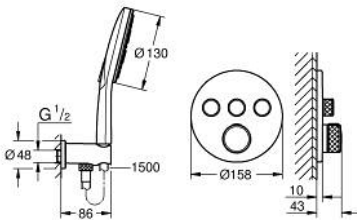

10 399 700 00 GROHTHERM SMARTCONTROL CONCEALED SHOWER SYSTEM WITH RAINSHOWER SMARTACTIVE 310

PRODUCT DESCRIPTION

- Colour: chrome
- consisting of:
 - concealed safety mixer with 3 valves (29 121)
 - Rainshower SmartActive 310 head shower set 2 sprays (26 475) including horizontal shower arm 430 mm
 - Rainshower SmartActive 130 hand shower 3 sprays (26 574)
 - shower outlet elbow 1/2" with holder (26 658)
 - Silverflex shower hose 1500 mm 1/2" x 1/2" (28 364)
 - optional flow regulator 9.5 l/min included for hand shower
- perfect fit with GROHE Rapido shower frame duo (103 994 9990), GROHE Rapido Shower Frame Duo Heat Recovery (105 786 9990) or GROHE Rapido Shower Frame Duo Heat Recovery Plus (105 787 9990)
- requires GROHE Rapido SmartBox universal rough-in box, 1/2" (35 604) and head shower rough-in 9.5 l/min (26 483), if not combined with GROHE Rapido shower frame, please order separately
- professional edition