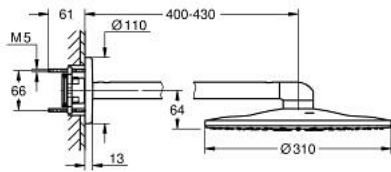

10 399 700 00 GROHTHERM SMARTCONTROL CONCEALED SHOWER SYSTEM WITH RAINSHOWER SMARTACTIVE 310

وصف المنتج:

• اللون: كروم

• يتألف مما يلي:

concealed thermostat with 3 valves (29 121) •

Rainshower SmartActive 310 head shower set 2 sprays (26 475)

including horizontal shower arm 430 mm •

Rainshower SmartActive 130 hand shower 3 sprays (26 574) •

shower outlet elbow 1/2" with holder (26 658) •

خرطوم Silverflex مقاس 1500 مم بسمك 1/2 بوصة × بوصة (28 364) •

optional flow regulator 9.5 l/min included for hand shower •

perfect fit with GROHE Rapido shower frame duo (103 994 9990),

GROHE Rapido Shower Frame Duo Heat Recovery (105 786 9990) or

GROHE Rapido Shower Frame Duo Heat Recovery Plus (105 787 9990) •

requires GROHE Rapido SmartBox universal rough-in box, 1/2" (35 604)

and head shower rough-in 9.5 l/min (26 483 000 or 107 241 9990), if

not combined with GROHE Rapido shower frame, please order

separately •