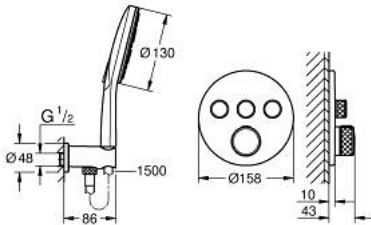

10 399 700 00 GROHTHERM SMARTCONTROL CONCEALED SHOWER SYSTEM WITH RAINSHOWER SMARTACTIVE 310

وصف المنتج:

• اللون: كروم

• يتألف مما يلي:

concealed thermostat with 3 valves (29 121) •

Rainshower SmartActive 310 head shower set 2 sprays (26 475)

including horizontal shower arm 430 mm •

Rainshower SmartActive 130 hand shower 3 sprays (26 574) •

shower outlet elbow 1/2" with holder (26 658) •

خرطوم Silverflex مقاس 1500 مم بسمك 1/2 بوصة بوضعة (28 364) × بوصة

optional flow regulator 9.5 l/min included for hand shower •

perfect fit with GROHE Rapido shower frame duo (103 994 9990),

GROHE Rapido Shower Frame Duo Heat Recovery (105 786 9990) or

GROHE Rapido Shower Frame Duo Heat Recovery Plus (105 787 9990) •

requires GROHE Rapido SmartBox universal rough-in box, 1/2" (35 604)

and head shower rough-in 9.5 l/min (26 483), if not combined with

GROHE Rapido shower frame, please order separately •

professional edition •