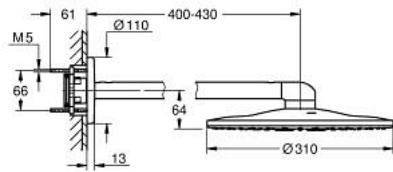

10 399 700 00 GROHTHERM SMARTCONTROL CONCEALED SHOWER SYSTEM WITH RAINSHOWER SMARTACTIVE 310

وصف المنتج:

• اللون: كروم

• يتألف مما يلي:

concealed thermostat with 3 valves (29 121) •

Rainshower SmartActive 310 head shower set 2 sprays (26 475)

including horizontal shower arm 430 mm •

Rainshower SmartActive 130 hand shower 3 sprays (26 574) •

shower outlet elbow 1/2" with holder (26 658) •

خرطوم Silverflex مقاس 1500 مم بسمك 1/2 بوصة بوضعة (28 364) × بوصة

optional flow regulator 9.5 l/min included for hand shower •

perfect fit with GROHE Rapido shower frame duo (103 994 9990),

GROHE Rapido Shower Frame Duo Heat Recovery (105 786 9990) or

GROHE Rapido Shower Frame Duo Heat Recovery Plus (105 787 9990) •

requires GROHE Rapido SmartBox universal rough-in box, 1/2" (35 604)

and head shower rough-in 9.5 l/min (26 483), if not combined with

GROHE Rapido shower frame, please order separately •

professional edition •