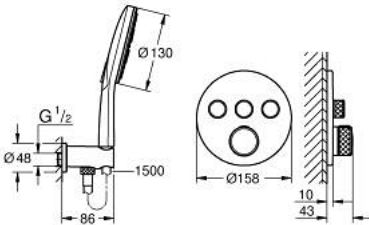

10 399 700 00 GROHTHERM SMARTCONTROL CONCEALED SHOWER SYSTEM WITH RAINSHOWER SMARTACTIVE 310

وصف المنتج:

• اللون: كروم

• يتألف مما يلي:

concealed thermostat with 3 valves (29 121) •

Rainshower SmartActive 310 head shower set 2 sprays (26 475)

including horizontal shower arm 430 mm •

Rainshower SmartActive 130 hand shower 3 sprays (26 574) •

shower outlet elbow 1/2" with holder (26 658) •

خرطوم Silverflex مقاس 1500 مم بسمك 1/2 بوصة × بوصة (28 364) •

optional flow regulator 9.5 l/min included for hand shower •

perfect fit with GROHE Rapido shower frame duo (103 994 9990),

GROHE Rapido Shower Frame Duo Heat Recovery (105 786 9990) or

GROHE Rapido Shower Frame Duo Heat Recovery Plus (105 787 9990) •

requires GROHE Rapido SmartBox universal rough-in box, 1/2" (35 604)

and head shower rough-in 9.5 l/min (26 483 000 or 107 241 9990), if

not combined with GROHE Rapido shower frame, please order

separately •