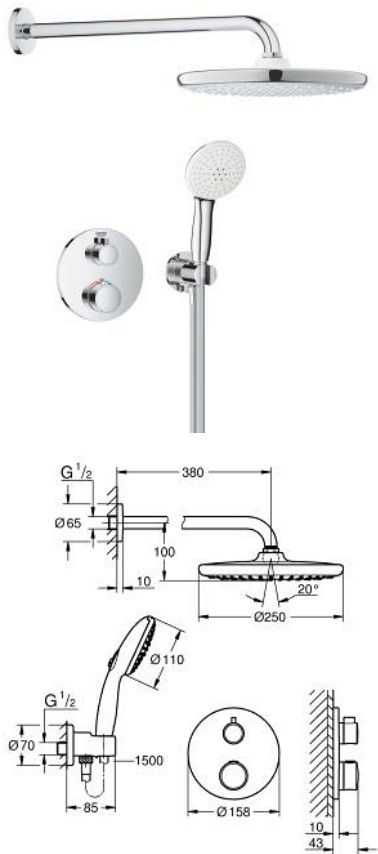

## 10 399 600 00 GROHTHERM CONCEALED SHOWER SYSTEM WITH TEMPESTA 250

### PRODUCT DESCRIPTION

- Colour: chrome
- consisting of:
  - concealed thermostatic shower mixer for 2 outlets with integrated shut off/diverter valve (24 076)
  - Tempesta 250 head shower set (26 668) including horizontal shower arm 380 mm
  - Tempesta 110 hand shower 2 sprays (26 161)
  - shower outlet elbow 1/2" with wall shower holder (28 679)
  - Rotaflex TwistStop shower hose 1500 mm 1/2" x 1/2" (28 409)
  - perfect fit with GROHE Rapido shower frame mono (103 993 9990) or GROHE Rapido Shower Frame Mono Heat Recovery (105 788 9990) and GROHE Rapido Shower Frame Mono Heat Recovery Plus (105 789 9990)
  - requires GROHE Rapido SmartBox universal rough-in box, 1/2" (35 604), if not combined with GROHE Rapido shower frame, please order separately
  - professional edition