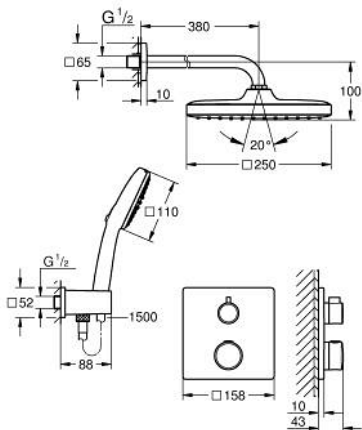

## 10 399 500 00 GROHTHERM CONCEALED SHOWER SYSTEM WITH TEMPESTA 250 CUBE

### PRODUCT DESCRIPTION

- Colour: chrome
- consisting of:
  - concealed thermostatic shower mixer for 2 outlets with integrated shut off/diverter valve (24 079)
  - Tempesta 250 Cube head shower set (26 687) including horizontal shower arm 380 mm
  - hand shower Tempesta Cube 110, 2 sprays (26 746)
  - shower outlet elbow 1/2" with wall shower holder (26 370)
  - Rotaflex TwistStop shower hose 1500 mm 1/2" x 1/2" (28 409)
  - perfect fit with GROHE Rapido shower frame mono (103 993 9990) or GROHE Rapido Shower Frame Mono Heat Recovery (105 788 9990) and GROHE Rapido Shower Frame Mono Heat Recovery Plus (105 789 9990)
  - requires GROHE Rapido SmartBox universal rough-in box, 1/2" (35 604), if not combined with GROHE Rapido shower frame, please order separately
  - professional edition

10 399 500 00 **GROHTHERM CONCEALED SHOWER SYSTEM WITH TEMPESTA 250 CUBE**

**SPARE PARTS**, August 2023 – now

- 1: Fibre seal dia. Ø18.5 x Ø12 x 2 (Spare part-nr. 0138900M)
- 2: Dirt strainer (Spare part-nr. 48007000)
- 3: Escutcheon (Spare part-nr. 48118000)