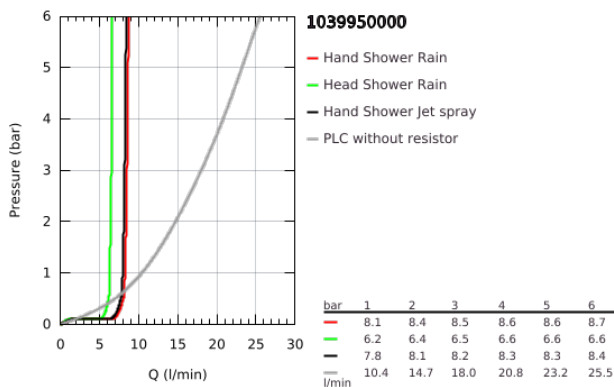

## 10 399 500 00 GROHTHERM CONCEALED SHOWER SYSTEM WITH TEMPESTA 250 CUBE

### PRODUCT DESCRIPTION

- Colour: chrome
- consisting of:
  - concealed thermostatic shower mixer for 2 outlets with integrated shut off/diverter valve (24 079)
  - Tempesta 250 Cube head shower set (26 687) including horizontal shower arm 380 mm
  - hand shower Tempesta Cube 110, 2 sprays (26 746)
  - shower outlet elbow 1/2" with wall shower holder (26 370)
  - Rotaflex TwistStop shower hose 1500 mm 1/2" x 1/2" (28 409)
  - perfect fit with GROHE Rapido shower frame mono (103 993 9990) or GROHE Rapido Shower Frame Mono Heat Recovery (105 788 9990) and GROHE Rapido Shower Frame Mono Heat Recovery Plus (105 789 9990)
  - requires GROHE Rapido SmartBox universal rough-in box, 1/2" (35 604), if not combined with GROHE Rapido shower frame, please order separately
  - professional edition

10 399 500 00 **GROHTHERM CONCEALED SHOWER SYSTEM WITH TEMPESTA 250 CUBE**

**SPARE PARTS**, August 2023 – now

- 1: Fibre seal dia. Ø18.5 x Ø12 x 2 (Spare part-nr. 0138900M)
- 2: Dirt strainer (Spare part-nr. 48007000)
- 3: Escutcheon (Spare part-nr. 48118000)