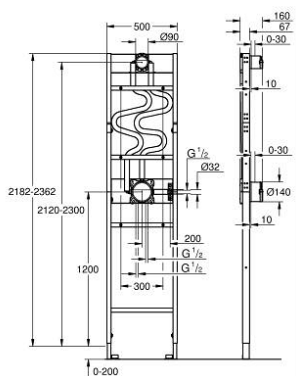

10 399 499 90 RAPIDO SHOWER FRAME ELEMENT FOR DUO CONCEALED SHOWER INSTALLATION

PRODUCT DESCRIPTION

- for shower installations with one hand shower and a duo spray head shower
- pre-mounted rough-in set GROHE Rapido SmartBox (35 604)
- pre-mounted rough-in set 9.5 l/min for head shower (107 241 9990)
- pre-mounted wall outlet for hand shower
- pre-mounted and insulated mixed water pipes
- for on-the-wall installations or dry-cladding
- powder coated steel frame, self-supporting
- completely pre-assembled
- depth adjustable
- 2 inlets below, 1/2"
- min. installation depth (from rough wall to end finish) 77-107 mm
- min. installation depth (from rough wall to frame front) 67 mm
- head shower outlet height adjustable by 180 mm
- sealing fleeces
- leak test done ex factory
- suitable for concealed 3-function trim sets
- suitable for GROHE shower outlet elbows with male connection threads, 1/2"
- suitable for Rainshower SmartActive 310 2-spray head shower with 430 mm shower arm
- for on-the-wall installation please order wall brackets 103 999 9990 (sold separately)

Pure Freude
an Wasser

10 399 499 90 **RAPIDO SHOWER FRAME ELEMENT FOR DUO CONCEALED SHOWER INSTALLATION**

No exploded view is available for this spare part list.

SPARE PARTS, August 2023 – now

1: Seal kit (Spare part-nr. 48263000)