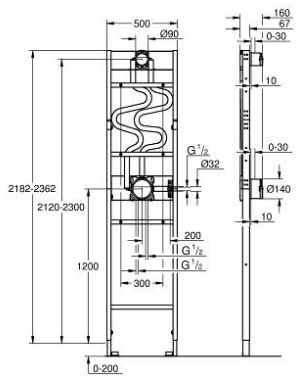

مدخلان سفليان، 1/2 بوصة

min. installation depth (from rough wall to end finish) 77-107 mm •

min. installation depth (from rough wall to frame front) 67 mm •

head shower outlet height adjustable by 180 mm •

sealing fleeces •

leak test done ex factory •

suitable for concealed 3-function trim sets in combination with GROHE

Rapido SmartBox •

suitable for GROHE shower outlet elbows with male connection threads,

1/2" •

suitable for Rainshower SmartActive 310 2-spray head shower with 430

mm shower arm •

for on-the-wall installation please order wall brackets 103 999 9990

(sold separately) •

Pure Freude  
an Wasser