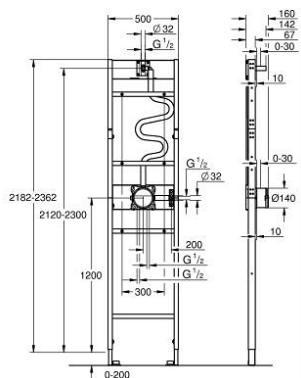

## 10 399 399 90 RAPIDO SHOWER FRAME ELEMENT FOR MONO CONCEALED SHOWER INSTALLATION

### PRODUCT DESCRIPTION

- for shower installations with one hand shower and a Mono head shower
- pre-mounted rough-in set GROHE Rapido SmartBox (35 604)
- pre-mounted wall outlets for hand and head shower
- pre-mounted and insulated mixed water pipes
- for on-the-wall installations or dry-cladding
- powder coated steel frame, self-supporting
- completely pre-assembled
- depth adjustable
- 2 inlets below, 1/2"
- min. installation depth (from rough wall to end finish) 77-107 mm
- min. installation depth (from rough wall to frame front) 67 mm
- head shower outlet height adjustable by 180 mm
- sealing fleeces
- leak test done ex factory
- suitable for concealed 2-function trim sets
- suitable for GROHE shower outlet elbows with male connection threads, 1/2"
- suitable for GROHE shower arms with male connection threads, 1/2"
- for on-the-wall installation please order wall brackets 103 999 9990 (sold separately)

## 10 399 399 90 **RAPIDO SHOWER FRAME ELEMENT FOR MONO CONCEALED SHOWER INSTALLATION**

No exploded view is available for this spare part list.

**SPARE PARTS**, August 2023 – now

1: Seal kit (Spare part-nr. 48263000)