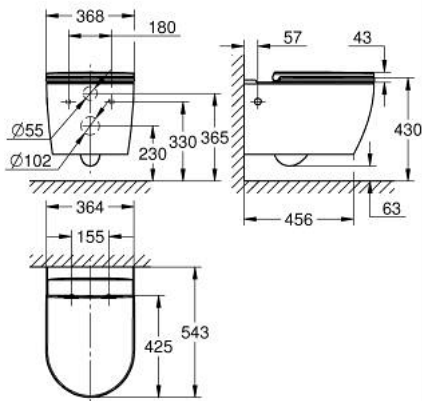

10 386 0SH 00 **BAU CERAMIC WALL HUNG WC SET**

PRODUCT DESCRIPTION

- Colour: alpine white
- consisting of:
 - Bau Ceramic wall hung WC
 - for concealed cistern
 - horizontal outlet
 - wash down
 - rimless
 - class 1, full flush 5 l, 4 l according to EN997
 - flushes with 3 l, 2 l for small flush
 - flushes with 6 l for full flush
- sanitary ware
- WC seat with lid (39 913 001)
- soft close
- quick release function
- detachable
- material: Duroplast
- including fixation set