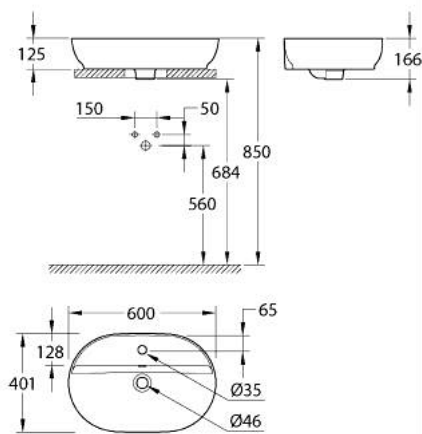

10 356 9SH 00 ESSENCE COUNTER TOP BASIN 60

PRODUCT DESCRIPTION

- Colour: alpine white
- 1 hole punched
- with overflow
- 600 x 400 mm
- no waste set included
- recommended waste set: 118 229 SH00, please order separately
- including fixation set
- sanitary ware
- GROHE AquaCeramic antistick coating
- GROHE HyperClean anti-bacterial glazing