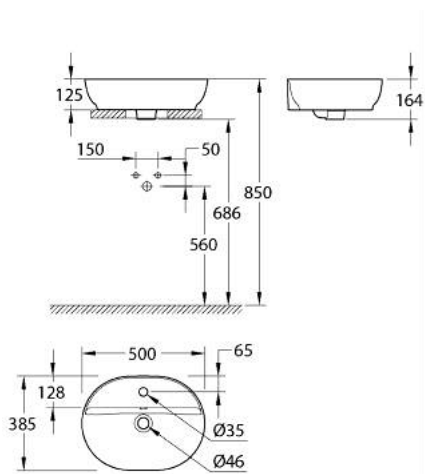

## 10 356 6SH 00 ESSENCE COUNTER TOP BASIN 50

### PRODUCT DESCRIPTION

- Colour: alpine white
- 1 hole punched
- with overflow
- 500 x 400 mm
- no waste set included
- recommended waste set: 118 229 SH00, please order separately
- including fixation set
- sanitary ware
- GROHE AquaCeramic antistick coating
- GROHE HyperClean anti-bacterial glazing