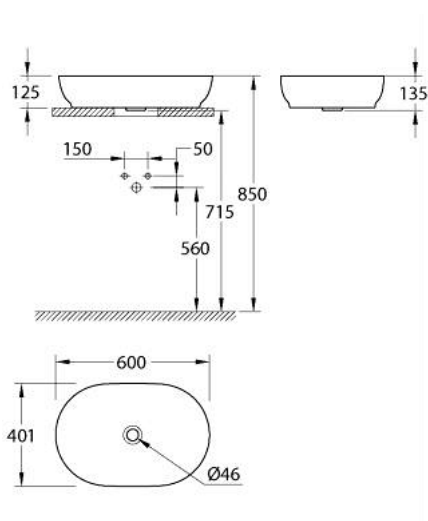

10 356 3SH 00 ESSENCE VESSEL BASIN 60

PRODUCT DESCRIPTION

- Colour: alpine white
- without overflow
- 600 x 400 mm
- including fixation set
- no waste set included
- recommended waste sets: 103 575 SH00, 118 793 0000, please order separately
- sanitary ware
- GROHE AquaCeramic antistick coating
- GROHE HyperClean anti-bacterial glazing